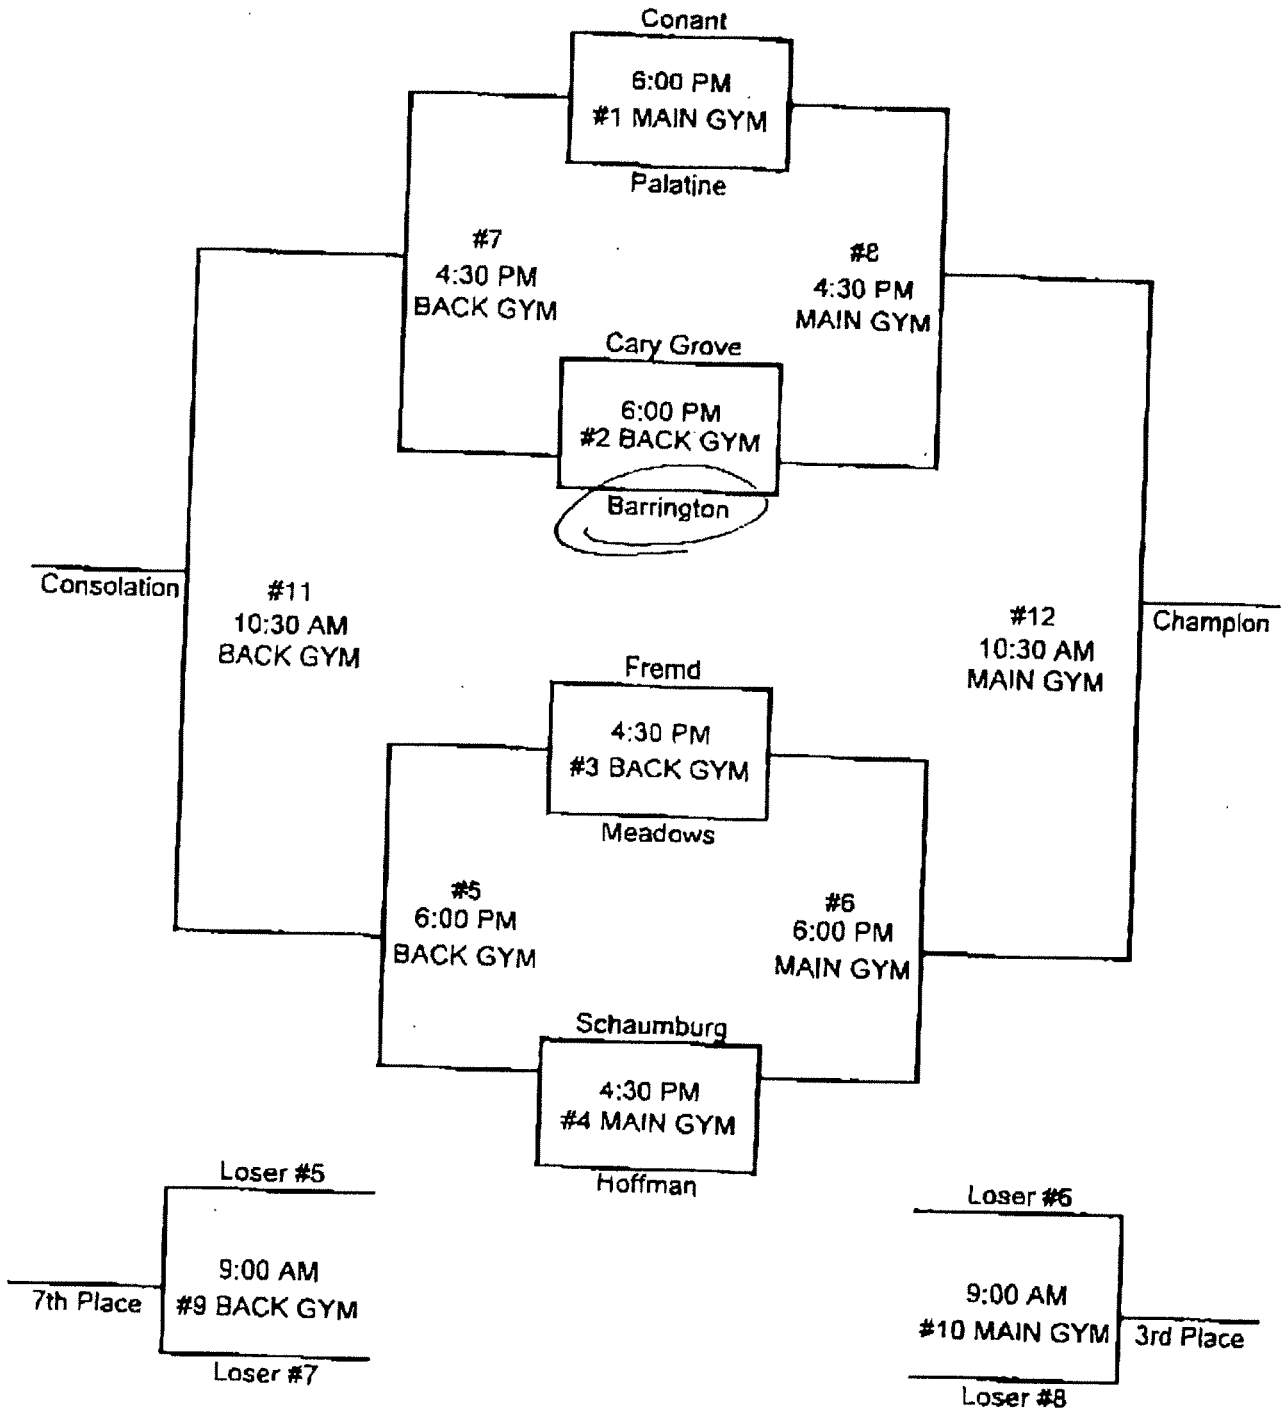

2011 FREMBURG "A" TOURNAMENT

SAT 2/26

FRI 2/25

THUR 2/24

FRI 2/25

SAT 2/26

*The team on top will be the home team, wear their light uniforms and sit to the left of the scorer's table as you face the court.